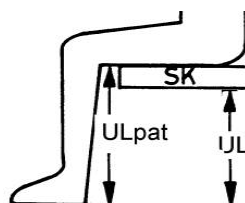

CPS-Set :

Starec hubs; and 24" Starec rear wheel rims;
Forks; Castor housing caps;
Front seat module caps;
Back angle joints; Quick release axle caps for Starec hubs.

Customer UL must be measured taking away the cushion thickness

$$UL = ULpat - SK$$

Possible footwidth Adducted Frame
(Seat Width - 10 cm)

Seat width 34 cm : 24 cm
Seat width 36 cm : 26 cm
Seat width 38 cm : 28 cm
Seat width 40 cm : 30 cm
Seat width 42 cm : 32 cm
Seat width 44 cm : 34 cm
Seat width 46 cm : 36 cm
Seat width 48 cm : 38 cm

Possible footwidth Standard Frame
(Seat Width - 15 cm)

Seat width 34 cm : 19 cm
Seat width 36 cm : 21 cm
Seat width 38 cm : 23 cm
Seat width 40 cm : 25 cm
Seat width 42 cm : 27 cm
Seat width 44 cm : 29 cm
Seat width 46 cm : 31 cm
Seat width 48 cm : 33 cm