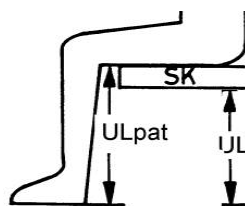

CPS-Set :

Starec hubs; and 24" Starec rear wheel rims;
Forks; Castor housing caps;
Front seat module caps;
Back angle joints; Quick release axle caps for Starec hubs.

Customer UL must be measured taking away the cushion thickness

$$UL = ULpat - SK$$

Possible footwidth

Adducted Frame
(Seat Width - 10 cm)

Seat width 34 cm : 24 cm
Seat width 36 cm : 26 cm
Seat width 38 cm : 28 cm
Seat width 40 cm : 30 cm
Seat width 42 cm : 32 cm
Seat width 44 cm : 34 cm
Seat width 46 cm : 36 cm
Seat width 48 cm : 38 cm

Possible footwidth

Standard Frame
(Seat Width - 15 cm)

Seat width 34 cm : 19 cm
Seat width 36 cm : 21 cm
Seat width 38 cm : 23 cm
Seat width 40 cm : 25 cm
Seat width 42 cm : 27 cm
Seat width 44 cm : 29 cm
Seat width 46 cm : 31 cm
Seat width 48 cm : 33 cm