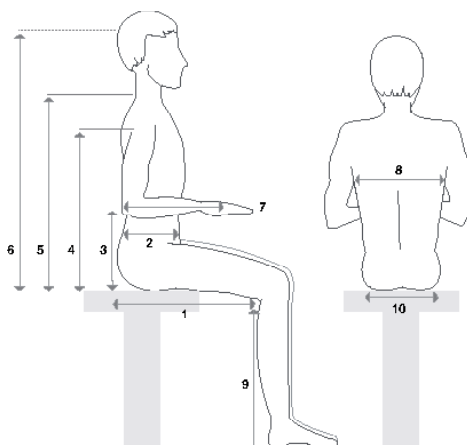

Xeno

Power wheelchair
with stand-up function

Maximum load capacity: 136 kg
Article number: 490E58=00000

Sample equipment

Standard Equipment

- "enAble 50" electronics
- 6 km/h
- 60 Ah wet cell batteries
- Battery charger (C5)
- 9" Caster wheels
- Black rims
- Grey tyres with lugs
- Drive wheel suspension
- Seat with stand up function, includes arm rests, foot rest, black/grey seat and back upholstery, lap belt, chest belt, and knee pad

Basic information (optional information)

Gender _____ Indications _____
Age _____ Paying party _____

Required information*

Body height in cm _____
Body weight in kg _____
1 Seat depth _____
2 Trunk depth _____
3 Arm rest height _____
4 Armpit height _____
5 Shoulder height _____
6 Head height _____
7 Forearm length to the middle of the palm _____
8 Trunk width _____
9 Lower leg length _____
10 Seat width _____

Settings for seat with stand-up function (specified for 6 cm seat cushion and 4 cm back cushion)	
Seat depth SD in cm (in 1 cm increments) (Seat cushions must be adjusted on site) cm (37 to 53 cm)
Seat width SW in cm	[] 43 cm [] 48 cm
Lower leg length LL – short foot rest in cm	[] 39 cm [] 41 cm [] 43 cm [] 45 cm [] 47 cm [] 49 cm
Lower leg length LL – long foot rest in cm (Seat height 53; 55.5; 58; 60.5 or 63 cm, depending on the LL)	[] 44 cm [] 46 cm [] 48 cm [] 50 cm [] 52 cm [] 54 cm
Back height BH in cm (continuously adjustable, dependent on the anatomical back compensation) cm (55 to 65 cm)