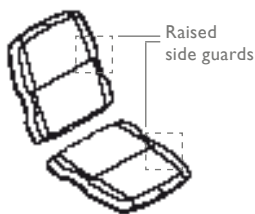

Address: _____

Weight of wheelchair user*

kg

Weight information for setting the spring/damping components for optimum comfort; max. load 140 kg (max. overall weight 255 kg)

* Please note: heavy special accessories need to be added to the load capacity

Installation of control unit

- Right (standard)
- Left

Seating Options

Function seat (with contoured upholstery)

With a variety of customizing options:

- A: Backrest angle 85° – 105° - progressively adjustable
- B: Armrest, area of extension: 200 mm
- C: Seat angle 5° – 20° - progressively adjustable
- D: Armrest of 160 – 240 mm, height adjustable (from top seat edge)
- E: Legrest height adjustable from 400 – 560 mm Calve length
- F: Legrest angle adjustable from 105° – 120°
- G: Footrest angle adjustable 0° – 15°
- Backrest detachable via quick-release
- Cushions made of breathable fabric for improved air circulation and pressure distribution, detachable with Velcro fasteners
- Raised side guards on the backrest and seat for optimum stability