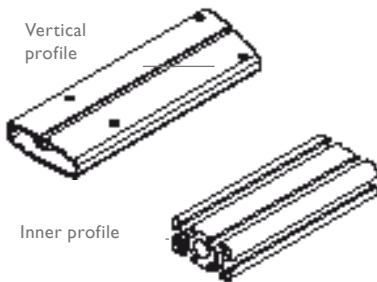

1457077 £17
Foam ball Ø 70 mm

1463805 £17
Plastic ball Ø 40 mm

1463806 £17
Plastic ball Ø 50 mm

Swivel arm for control unit

- Control unit pivots out parallel
- Allows better access to tables
- Left or right mountable

1457108 £299
Please select position:

Left side

Right side

Legrest, short version

- For attachment to the seat frame
- Recommended for:
 - Recaro seat for calf length of 38 – 44 cm
 - Function seat for calf length of 30 – 38 cm

I489992 No Charge Option

Divided legrest

- Central, divided legrest
- Leg length and footplate angle separately adjustable
- Leg angle not separately adjustable
- Attention: Limited setting options

I463776 No Charge Option